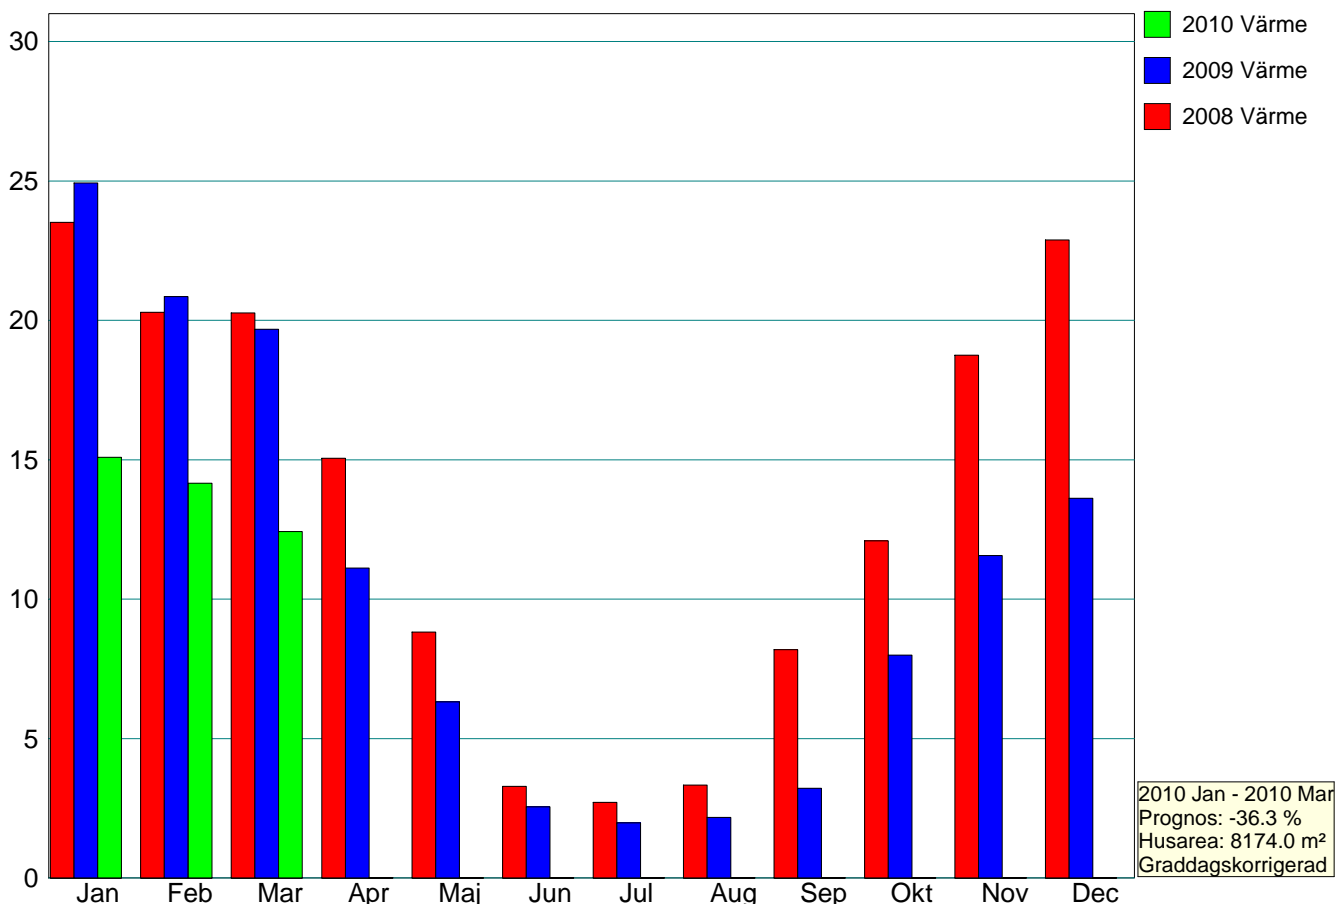

Värmerapport

2010-05-03 07:57

Norrtullsgatan 12B Fj0140069156
 Driftansvarig : Norrtullsgatan 12 B
 Riddarsporren 18-20

Värme Norrtullsgatan 12B Fj0140069156

kWh/m²

Period	Graddagar		Förbrukning				Jämförelsetal			Avvikelse		
	Verk.	Norm.	dT °C	Värme MWh	Total MWh	Normal MWh	2010 kWh/m ²	2009 kWh/m ²	2008 kWh/m ²	Mål kWh/m ²	2009 %	Mål %
	30464											
Jan	771	600	53.9	151.3	151.3	123.4	15.1	24.9	23.5	18.0	-39.5	-16.3
Feb	635	552	54.6	129.6	129.6	115.7	14.2	20.9	20.3	16.5	-32.1	-14.3
Mar	550	515	49.0	106.8	106.8	101.5	12.4	19.7	20.3	16.0	-36.9	-22.4
Apr	---	---	---	---	---	---	---	11.1	15.1	---	---	---
Maj	---	---	---	---	---	---	---	6.3	8.8	---	---	---
Jun	---	---	---	---	---	---	---	2.6	3.3	---	---	---
Jul	---	---	---	---	---	---	---	2.0	2.7	---	---	---
Aug	---	---	---	---	---	---	---	2.2	3.3	---	---	---
Sep	---	---	---	---	---	---	---	3.2	8.2	---	---	---
Okt	---	---	---	---	---	---	---	8.0	12.1	---	---	---
Nov	---	---	---	---	---	---	---	11.6	18.8	---	---	---
Dec	---	---	---	---	---	---	---	13.6	22.9	---	---	---
2010	1956	1667	52.6	387.7	387.7	340.6	41.7	126.0	159.1	50.5	---	-17.6
	30464											
2010 (prog)	---	---	---	729.2	729.2	655.5	80.2	---	---	130.0	-49.6	-38.3
2009	3348	3620	35.6	981.7	981.7	1029.6	126.0	---	---	130.0	-20.9	-3.1
2008	3046	3620	31.1	1161.0	1161.0	1300.9	159.1	---	---	130.0	---	--